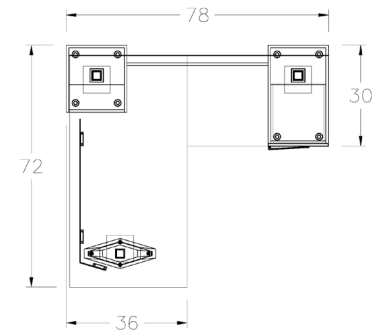

+ Options:

Specify L for left; or R for right hand runoff. Place at the end of product number.
Specify pencil catch finish from standard powdercoat colors listed below or (MRBAS) Brushed Aluminum w/ Steel Tint.
Specify Modesty and Pull finish from standard powder coat colors.
(MRB) Resin Black (MRS) Resin Satin Aluminum
(MRBM) Resin Matte Black (MRTG) Resin Thunder Gray
(MRBZ) Resin Bronze (MRW) Resin White
Specify White, Silver, or Black for height adjustable leg color

Runoff dimension is listed first.
(Example of UKKL7872R)