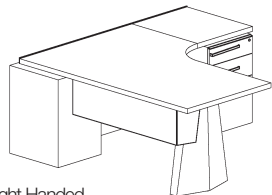

L-Shaped Desk w/ Monolith
30-inch Deep Runoff with BBF
29.9-48.4h Height Adjustable

Right Handed

Right Handed

Description	Prod. No. Prefix	Top Material (specify by code)		
		HPL	Wood1	Solid Surface
Square Corner, 30d Desk				
L-Shaped Desk 72w 30d x 72w 30d	UKKJ7272...	14139	13880	15791
L-Shaped Desk 78w 30d x 72w 30d	UKKJ7872...	14206	13934	15917
L-Shaped Desk 84w 30d x 72w 30d	UKKJ8472...	14273	13987	16044
L-Shaped Desk 90w 30d x 84w 30d	UKKJ9084...	14638	14314	16587
L-Shaped Desk 96w 30d x 84w 30d	UKKJ9684...	14705	14368	16713
Square Corner, 36d Desk				
• L-Shaped Desk 72w 30d x 72w 36d	UKKL7272...	14245	13965	15992
L-Shaped Desk 78w 30d x 72w 36d	UKKL7872...	14312	14019	16118
L-Shaped Desk 84w 30d x 72w 36d	UKKL8472...	14378	14072	16244
L-Shaped Desk 90w 30d x 84w 36d	UKKL9084...	14766	14416	16834
L-Shaped Desk 96w 30d x 84w 36d	UKKL9684...	14833	14470	16960
Radius Corner, 30d Desk				
L-Shaped Desk 72w 30d x 72w 30d	UKKM7272...	14680	14348	16665
L-Shaped Desk 78w 30d x 72w 30d	UKKM7872...	14750	14402	16806
L-Shaped Desk 84w 30d x 72w 30d	UKKM8472...	14819	14456	16946
L-Shaped Desk 90w 30d x 84w 30d	UKKM9084...	15197	14782	17562
L-Shaped Desk 96w 30d x 84w 30d	UKKM9684...	15267	14836	17703
Radius Corner, 36d Desk				
• L-Shaped Desk 72w 30d x 72w 36d	UKKN7272...	14786	14433	16866
L-Shaped Desk 78w 30d x 72w 36d	UKKN7872...	14855	14487	17006
L-Shaped Desk 84w 30d x 72w 36d	UKKN8472...	14924	14541	17147
L-Shaped Desk 90w 30d x 84w 36d	UKKN9084...	15325	14884	17809
L-Shaped Desk 96w 30d x 84w 36d	UKKN9684...	15395	14938	17950