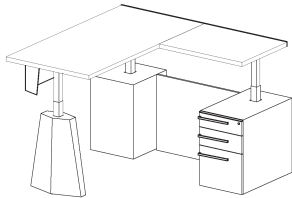

L-Shaped Desk w/ Monolith
30-inch Deep Runoff with BBF
29.9-48.4h Height Adjustable

Right Handed

Right Handed

Description	Prod. No. Prefix	Top Material (specify by code)		
		HPL	Wood1	Solid Surface
Square Corner, 30d Desk				
L-Shaped Desk 72w 30d x 72w 30d	UKKJ7272...	14139	13880	15791
L-Shaped Desk 78w 30d x 72w 30d	UKKJ7872...	14206	13934	15917
L-Shaped Desk 84w 30d x 72w 30d	UKKJ8472...	14273	13987	16044
L-Shaped Desk 90w 30d x 84w 30d	UKKJ9084...	14638	14314	16587
L-Shaped Desk 96w 30d x 84w 30d	UKKJ9684...	14705	14368	16713
Square Corner, 36d Desk				
• L-Shaped Desk 72w 30d x 72w 36d	UKKL7272...	14245	13965	15992
L-Shaped Desk 78w 30d x 72w 36d	UKKL7872...	14312	14019	16118
L-Shaped Desk 84w 30d x 72w 36d	UKKL8472...	14378	14072	16244
L-Shaped Desk 90w 30d x 84w 36d	UKKL9084...	14766	14416	16834
L-Shaped Desk 96w 30d x 84w 36d	UKKL9684...	14833	14470	16960
Radius Corner, 30d Desk				
L-Shaped Desk 72w 30d x 72w 30d	UKKM7272...	14680	14348	16665
L-Shaped Desk 78w 30d x 72w 30d	UKKM7872...	14750	14402	16806
L-Shaped Desk 84w 30d x 72w 30d	UKKM8472...	14819	14456	16946
L-Shaped Desk 90w 30d x 84w 30d	UKKM9084...	15197	14782	17562
L-Shaped Desk 96w 30d x 84w 30d	UKKM9684...	15267	14836	17703
Radius Corner, 36d Desk				
• L-Shaped Desk 72w 30d x 72w 36d	UKKN7272...	14786	14433	16866
L-Shaped Desk 78w 30d x 72w 36d	UKKN7872...	14855	14487	17006
L-Shaped Desk 84w 30d x 72w 36d	UKKN8472...	14924	14541	17147
L-Shaped Desk 90w 30d x 84w 36d	UKKN9084...	15325	14884	17809
L-Shaped Desk 96w 30d x 84w 36d	UKKN9684...	15395	14938	17950