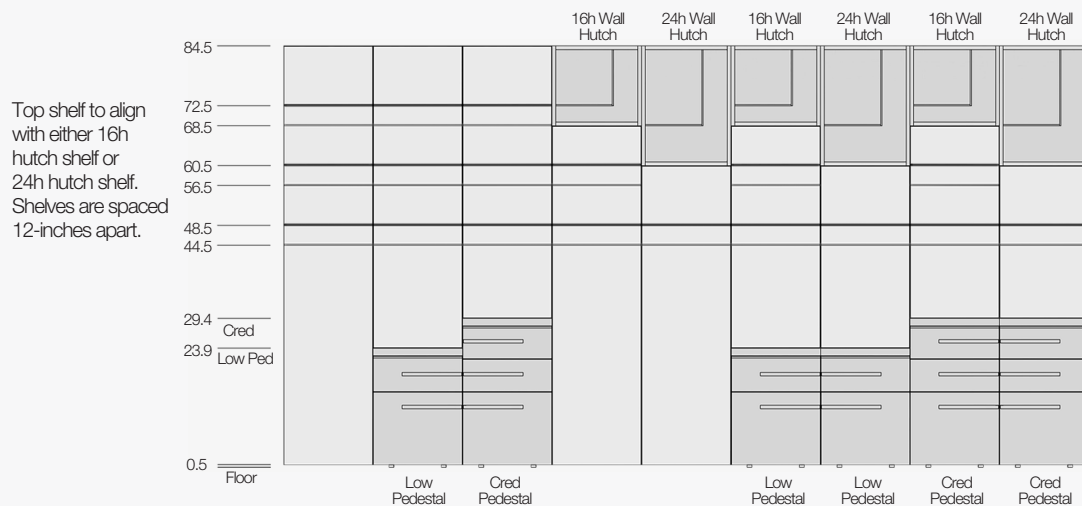

PRICING & SPECIFICATION GUIDE

Uku Collection

January 1, 2024

TUOHY

Casegoods: Uku

Vertical Cadence	AUK2
Pull Justification	AUK3
Drawer Layouts	AUK4
Table/Desks	AUK5
Desk Shells	AUK9
Desk Returns	AUK10
Runoffs	AUK11
Wall Hung Credenzas	AUK14
L-Shaped Credenzas	AUK16
Tops	AUK19
Pedestals	AUK22
Mobile Pedestals	AUK24
Wall Hung Work Walls	AUK25
Wall Hung Top Supports	AUK27
Wall Hung Runoffs	AUK28
Wall Hung Pedestals	AUK30
Modesty Panels	AUK31
Base Panels	AUK32
Top Supports	AUK32
Hutches	AUK33
Task Lights	AUK38
Wall Panels	AUK39
Shelves	AUK42
Towers 60.5	AUK43
Towers 72.5h	AUK46
Towers 84.5h	AUK50
Worksurface Hutches, 42.6h	AUK54
Worksurface Hutches, 54.6h	AUK55

Vertical Cadences

Pull Justification:

Cabinet pulls are always justified towards the opening side of the pedestal.

Pulls are justified towards each other on all non cabinet pedestal combos.

For single or odd number pedestal combos, pulls are justified towards the user.