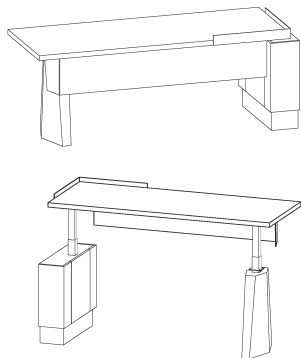

Runoff Plinth/Monolith
29.9-48.4h Height Adjustable

Description	Product No.	...HP		...SW	
		HPL	Wood1	HPL	Wood1
LH Runoff 72w 30d	UKLCD7230L...	7077	6919		
• RH Runoff 72w 30d	UKLCD7230R...	7077	6919		
LH Runoff 78w 30d	UKLCD7830L...	7206	7035		
RH Runoff 78w 30d	UKLCD7830R...	7206	7035		
LH Runoff 84w 30d	UKLCD8430L...	7334	7150		
RH Runoff 84w 30d	UKLCD8430R...	7334	7150		
LH Runoff 72w 36d	UKLCD7236L...	7198	7008		
RH Runoff 72w 36d	UKLCD7236R...	7198	7008		
LH Runoff 78w 36d	UKLCD7836L...	7336	7131		
RH Runoff 78w 36d	UKLCD7836R...	7336	7131		
LH Runoff 84w 36d	UKLCD8436L...	7474	7253		
RH Runoff 84w 36d	UKLCD8436R...	7474	7253		

! Notes:

Top finishes are listed above; specify Wood1 finish for elements below worksurface.

Standard HPL top material is Formica 949 White Matte.

L-shaped pencil catch; specify finish from standard powdercoat colors listed below.

Metal modesty panel is 12h.

+ Options:

Specify Modesty finish from standard powder coat colors.

(MRB) Resin Black

(MRSA) Resin Satin Aluminum

(MRBM) Resin Matte Black

(MRTG) Resin Thunder Gray

(MRBZ) Resin Bronze

(MRW) Resin White

Specify White, Silver, or Black for height adjustable leg color