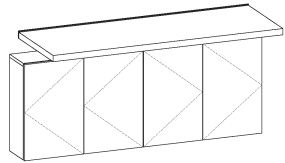

Wall Hung Credenza
29.9-48.4h Height Adjustable
Cabinet Grade Interior

Description	Prod. No. Prefix	Top Material (specify by code)		
		HPL	Wood1	Solid Surface
		...HP	...W	...SS
Wall Hung Credenza 48w 24d	UKFZ4824...	5311	5583	6599
Wall Hung Credenza 48w 30d	UKFZ4830...	5715	5989	7060
Wall Hung Credenza 54w 24d	UKFZ5424...	5541	5813	6859
Wall Hung Credenza 54w 30d	UKFZ5430...	5957	6232	7362
• Wall Hung Credenza 60w 24d	UKFZ6024...	5742	6014	7114
Wall Hung Credenza 60w 30d	UKFZ6030...	6180	6450	7635
Wall Hung Credenza 66w 24d	UKFZ6624...	6160	6215	7364
Wall Hung Credenza 66w 30d	UKFZ6630...	6706	6692	7932
Wall Hung Credenza 72w 24d	UKFZ7224...	6160	6426	7623
Wall Hung Credenza 72w 30d	UKFZ7230...	6706	6929	8233
Wall Hung Credenza 78w 24d	UKFZ7824...	6413	6632	7887
Wall Hung Credenza 78w 30d	UKFZ7830...	6944	7162	8525

! Notes:

- Top finishes are listed above; specify Wood1 finish for elements below worksurface.
- Standard HPL top material is Formica 949 White Matte.
- Standard Solid Surface material is Avonite Polaris White, Matte.
- 24d units have a 9d base section.
- 30d units have a 15d base section.
- Vertical hinge door access standard on all units.
- All units must be attached to wall.
- Tops are included with wall hung units.
- No locks.
- Pencil catches are standard on Wall Hung Credenzas.

+ Options:

- Specify pencil catch finish from standard powdercoat colors or (MRBAS) Brushed Aluminum w/ Steel Tint.
  - (MRB) Resin Black
  - (MRBM) Resin Matte Black
  - (MRBZ) Resin Bronze
  - (MRSA) Resin Satin Aluminum
  - (MRTG) Resin Thunder Gray
  - (MRW) Resin White

To add Power, add "PWR" to end of Item Number; Add $278. Power includes, Duplex and USB-A+C, soft plug
Specify White, Silver or Black for height adjustable leg color.