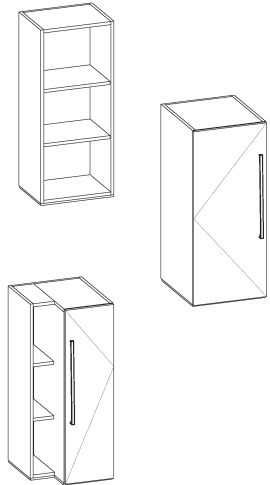

Description	Product No.	List \$
Worksurface Hutch, 42.6h (72.5h overall)	20d	
	UKTA42	\$sum

	Width	Spec Code	↑	Spec Code	Add \$
• Open Shelving 18w	18	A18	2828	Metal Shelf —	—
• Cabinet 18w LH	18	CL18	2970	—	—
• Cabinet 18w RH	18	CR18	2970	—	—
• Cabt 12w/Shelving 6w	18	DL18	4034	SM	488
• Shelving 6w/Cabt 12w	18	DR18	4034	SM	488