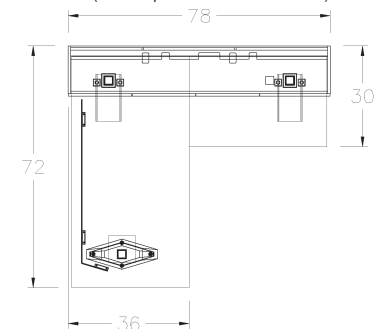

+ Options:

- Specify L for left; or R for right hand runoff. Place at the end of product number.
- Specify pencil catch finish from standard powdercoat colors listed below or (MRBAS) Brushed Aluminum w/ Steel Tint.
- Specify Modesty finish from standard powder coat colors.
- (MRB) Resin Black
- (MRSA) Resin Satin Aluminum
- (MRBM) Resin Matte Black
- (MRTG) Resin Thunder Gray
- (MRBZ) Resin Bronze
- (MRW) Resin White

To add Power, add "PWR" to end of Item Number; Add $278. Power includes, Duplex and USB-A+C, soft plug
Specify White, Silver, or Black for height adjustable leg color

Wallhung dimension is listed first.
(Example of UKKF7872R)