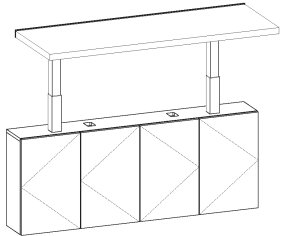

Wall Hung Credenza
29.9-48.4h Height Adjustable
Cabinet Grade Interior

Description	Prod. No. Prefix	Top Material (specify by code)		
		HPL	Wood1	Solid Surface
		...HP	...W	...SS
Wall Hung Credenza 48w 24d	UKFZ4824...	5311	5583	6599
Wall Hung Credenza 48w 30d	UKFZ4830...	5715	5989	7060
Wall Hung Credenza 54w 24d	UKFZ5424...	5541	5813	6859
Wall Hung Credenza 54w 30d	UKFZ5430...	5957	6232	7362
• Wall Hung Credenza 60w 24d	UKFZ6024...	5742	6014	7114
Wall Hung Credenza 60w 30d	UKFZ6030...	6180	6450	7635
Wall Hung Credenza 66w 24d	UKFZ6624...	6160	6215	7364
Wall Hung Credenza 66w 30d	UKFZ6630...	6706	6692	7932
Wall Hung Credenza 72w 24d	UKFZ7224...	6160	6426	7623
Wall Hung Credenza 72w 30d	UKFZ7230...	6706	6929	8233
Wall Hung Credenza 78w 24d	UKFZ7824...	6413	6632	7887
Wall Hung Credenza 78w 30d	UKFZ7830...	6944	7162	8525

! Notes:

- Top finishes are listed above; specify Wood1 finish for elements below worksurface.
- Standard HPL top material is Formica 949 White Matte.
- Standard Solid Surface material is Avonite Polaris White, Matte.
- 24d units have a 9d base section.
- 30d units have a 15d base section.
- Vertical hinge door access standard on all units.
- All units must be attached to wall.
- Tops are included with wall hung units.
- No locks.
- Pencil catches are standard on Wall Hung Credenzas.

+ Options:

- Specify pencil catch finish from standard powdercoat colors or (MRBAS) Brushed Aluminum w/ Steel Tint.
  - (MRB) Resin Black
  - (MRBM) Resin Matte Black
  - (MRBZ) Resin Bronze
  - (MRSA) Resin Satin Aluminum
  - (MRTG) Resin Thunder Gray
  - (MRW) Resin White

To add Power, add "PWR" to end of Item Number; Add $278. Power includes, Duplex and USB-A+C, soft plug
Specify White, Silver or Black for height adjustable leg color.