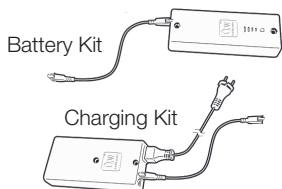

USB powered led light is dimmable, flexible, gooseneck (black).

Includes power strip w/ 15' cord.

Black flex grommet on either side for wire exit and wire exit in bottom.

Height Adjustable/Non-Mobile

Height Adjustable/Mobile

Fixed Height/Non-Mobile

Fixed Height/Mobile

Battery Power Options

Battery Kit	ELBK	975
Charging Kit	ELCK	200

! Notes:

Battery Kit includes Battery and 8-in cable to plug into desk control box.
 Charging Kit includes 8-in cable, charger, and power cable.