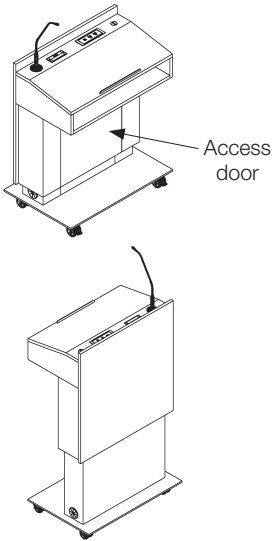

Montrose Lectern

	30w	19.8d	Product No.	List $
Fixed Height				
Lectern			MTRF30	7625
Lectern with Microphone			MTRF30M	10102
Lectern on Casters			MTRF30C	9210
Lectern on Casters, with Microphone			MTRF30MC	11687
Adjustable Height				
Adj Ht Lectern			MTRH30	10334
Adj Ht Lectern with Microphone			MTRH30M	12811
Adj Ht Lectern on Casters			MTRH30C	11855
• Adj Ht Lectern on Casters, with Microphone			MTRH30MC	14332

! Notes:

Microphone is TUOHY model S2E.Q00.000 with XLR plug and 12-inch gooseneck stem; color is black.
Microphone power wires to be provided by others.
Black casters 2 w/ brakes, 2 without.
Lecterns are electric powered. See below for battery power for lecterns, and optional AAP plates.

> Options:

Specify base and pencil catch finish from standard powder coat colors.

(MRW) Resin White	(MRB) Resin Black
(MRS) Resin Satin Aluminum	(MRBM) Resin Black Matte
(MRTG) Resin Thunder Gray	(MRBZ) Resin Bronze

For Brushed Stainless Steel specify (MBSS) and add $400 to list price.

To Include Dean Z-Mount and USB Powered Led Light append P to end of Product Code and add $895 to list price.

Dean Z-Mount is 3-port with 2 Simplex and USB-A+C; soft plug, standard color options.

USB powered led light is dimmable, flexible, gooseneck (black).

Includes power strip w/ 15' cord.

Black flex grommet on either side for wire exit and wire exit in bottom.