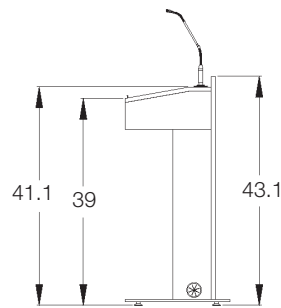

USB powered led light is dimmable, flexible, gooseneck (black).

Includes power strip w/ 15' cord.

Black flex grommet on either side for wire exit and wire exit in bottom.

Height Adjustable/Non-Mobile

Height Adjustable/Mobile

Fixed Height/Non-Mobile

Fixed Height/Mobile

Battery Power Options

Battery Kit	ELBK	975
Charging Kit	ELCK	200

! Notes:

Battery Kit includes Battery and 8-in cable to plug into desk control box.
 Charging Kit includes 8-in cable, charger, and power cable.