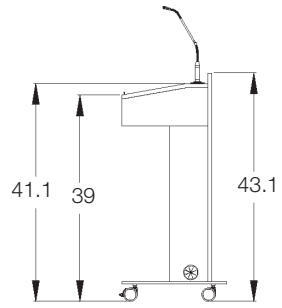

USB powered led light is dimmable, flexible, gooseneck (black).

Includes power strip w/ 15' cord.

Black flex grommet on either side for wire exit and wire exit in bottom.

Height Adjustable/Non-Mobile

Height Adjustable/Mobile

Fixed Height/Non-Mobile

Fixed Height/Mobile

Battery Power Options

Battery Kit	ELBK	975
Charging Kit	ELCK	200

! Notes:

Battery Kit includes Battery and 8-in cable to plug into desk control box.
 Charging Kit includes 8-in cable, charger, and power cable.