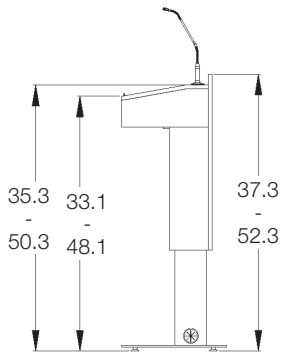

USB powered led light is dimmable, flexible, gooseneck (black).

Includes power strip w/ 15' cord.

Black flex grommet on either side for wire exit and wire exit in bottom.

Height Adjustable/Non-Mobile

Height Adjustable/Mobile