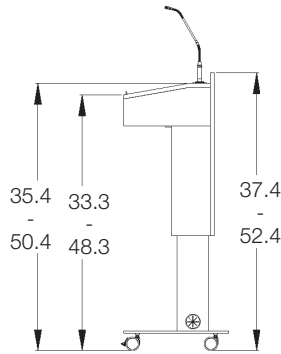

USB powered led light is dimmable, flexible, gooseneck (black).

Includes power strip w/ 15' cord.

Black flex grommet on either side for wire exit and wire exit in bottom.

Height Adjustable/Non-Mobile

Height Adjustable/Mobile