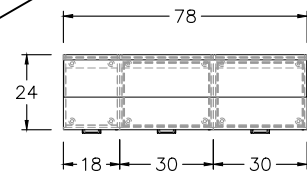

POWER OPTION
N/A

EDGE PROFILE
SQUARE SELF EDGE, 1.5" TH

ADJUSTABLE
HEIGHT RANGE:
29.9" TO 48.4" HIGH

- NOTES:**
- * ADJUSTABLE HEIGHT INCLUDES 1" GAP AT ALL PINCH POINTS
 - * PULLS - #900 (MRB) RESIN BLACK