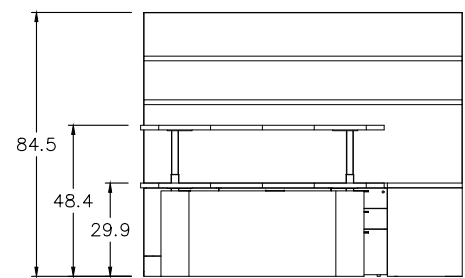

POWER OPTION
N/A

EDGE PROFILE
SQUARE SELF EDGE, 1.5" TH

ADJUSTABLE
HEIGHT RANGE:
29.9" TO 48.4" HIGH

- NOTES:**
- * ADJUSTABLE HEIGHT INCLUDES 1" GAP AT ALL PINCH POINTS
 - * PULLS - #900 (MRB) RESIN BLACK