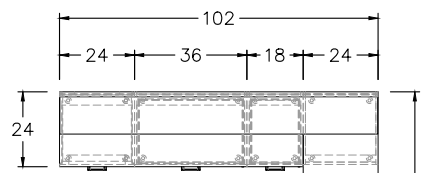

POWER OPTION
N/A

EDGE PROFILE
SQUARE SELF EDGE, 1.5" TH

ADJUSTABLE
HEIGHT RANGE:
29.9" TO 48.4" HIGH

- NOTES:**
- * ADJUSTABLE HEIGHT INCLUDES 1" GAP AT ALL PINCH POINTS
 - * PULLS - #900 (MRB) RESIN BLACK