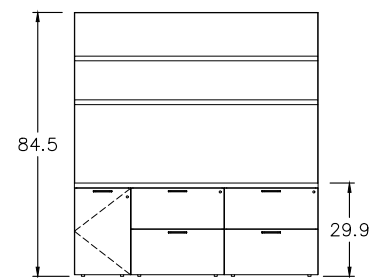

POWER OPTION
N/A

EDGE PROFILE
SQUARE SELF EDGE, 1.5" TH

ADJUSTABLE
HEIGHT RANGE:
29.9" TO 48.4" HIGH

- NOTES:**
- * ADJUSTABLE HEIGHT INCLUDES 1" GAP AT ALL PINCH POINTS
 - * PULLS - #900 (MRB) RESIN BLACK