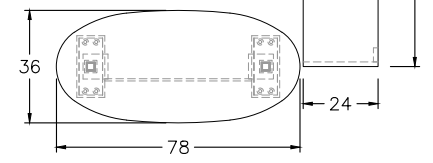

POWER OPTION
N/A

EDGE PROFILE
SQUARE SELF EDGE, 1.5" TH

ADJUSTABLE
HEIGHT RANGE:
29.9" TO 48.4" HIGH

- NOTES:**
- * ADJUSTABLE HEIGHT INCLUDES 1" GAP AT ALL PINCH POINTS
 - * PULLS - #900 (MRB) RESIN BLACK