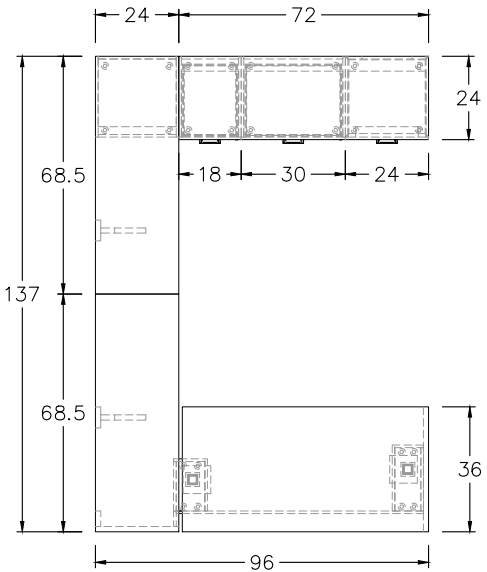

**POWER OPTION**

N/A

**EDGE PROFILE**

SQUARE SELF EDGE, 1.5" TH

ADJUSTABLE  
HEIGHT RANGE:  
29.9" TO 48.4" HIGH

- NOTES:**
- \* ADJUSTABLE HEIGHT INCLUDES 1" GAP AT ALL PINCH POINTS
  - \* PULLS - #900 (MRB) RESIN BLACK