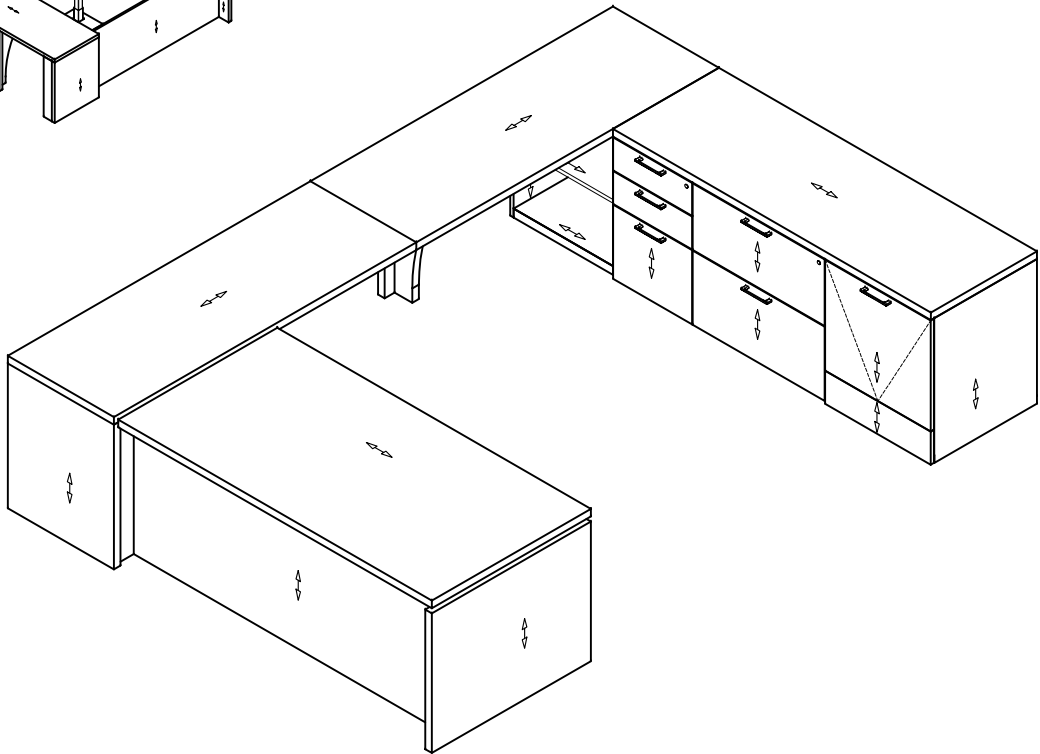

**POWER OPTION**

N/A

**EDGE PROFILE**

SQUARE SELF EDGE, 1.5" TH

ADJUSTABLE  
HEIGHT RANGE:  
29.9" TO 48.4" HIGH

- NOTES:**
- \* ADJUSTABLE HEIGHT INCLUDES 1" GAP AT ALL PINCH POINTS
  - \* PULLS - #900 (MRB) RESIN BLACK