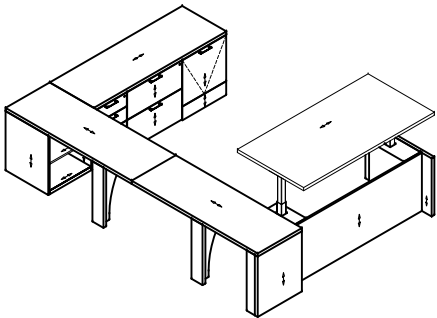

**POWER OPTION**

N/A

**EDGE PROFILE**

SQUARE SELF EDGE, 1.5" TH

ADJUSTABLE  
HEIGHT RANGE:  
29.9" TO 48.4" HIGH

- NOTES:**
- \* ADJUSTABLE HEIGHT INCLUDES 1" GAP AT ALL PINCH POINTS
  - \* PULLS - #900 (MRB) RESIN BLACK