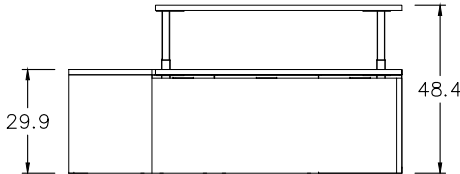

**POWER OPTION**

N/A

**EDGE PROFILE**

SQUARE SELF EDGE, 1.5" TH

ADJUSTABLE  
HEIGHT RANGE:  
29.9" TO 48.4" HIGH

- NOTES:**
- \* ADJUSTABLE HEIGHT INCLUDES 1" GAP AT ALL PINCH POINTS
  - \* PULLS - #900 (MRB) RESIN BLACK