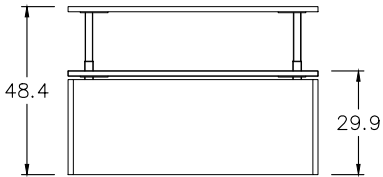

POWER OPTION

N/A

EDGE PROFILE

SQUARE SELF EDGE, 1.5" TH

ADJUSTABLE
HEIGHT RANGE:
29.9" TO 48.4" HIGH

- NOTES:**
- * ADJUSTABLE HEIGHT INCLUDES 1" GAP AT ALL PINCH POINTS
 - * PULLS - #900 (MRB) RESIN BLACK