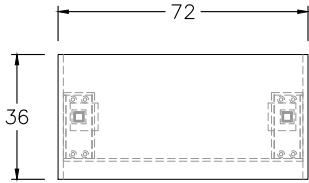

POWER OPTION

N/A

EDGE PROFILE

SQUARE SELF EDGE, 1.5" TH

ADJUSTABLE
HEIGHT RANGE:
29.9" TO 48.4" HIGH

- NOTES:**
- * ADJUSTABLE HEIGHT INCLUDES 1" GAP AT ALL PINCH POINTS
 - * PULLS - #900 (MRB) RESIN BLACK