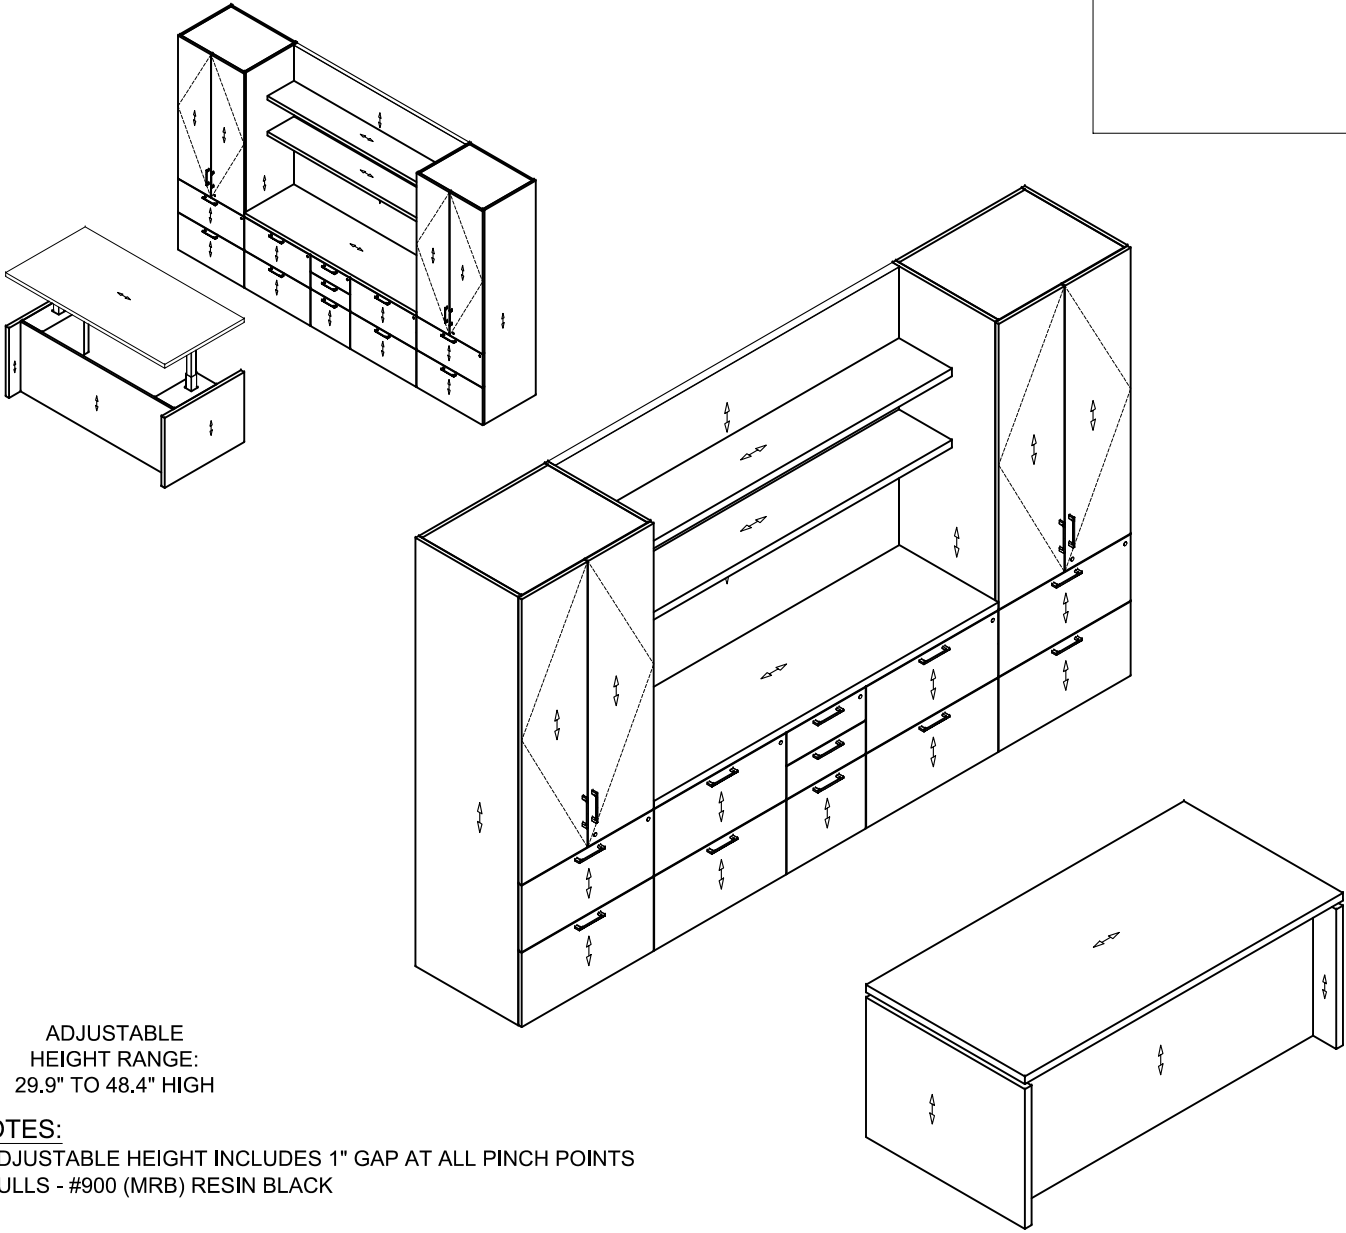

POWER OPTION

N/A

EDGE PROFILE

SQUARE SELF EDGE, 1.5" TH

ADJUSTABLE
HEIGHT RANGE:
29.9" TO 48.4" HIGH

- NOTES:**
- * ADJUSTABLE HEIGHT INCLUDES 1" GAP AT ALL PINCH POINTS
 - * PULLS - #900 (MRB) RESIN BLACK

CSR: TRISH	
CREATED: 05/15/24	JES
REVISION DATE: 05/16/24	JES
PDF: 051524-ISO (6)	
E:\TUOHY\SALES ENGINEERING\SALES DRAWINGS\TJS\051524	

<i>PROJECT:</i>	XEROX
<i>TAG:</i>	OFFICE 03-158

<i>FINISHES:</i>	VENEER: WOOD1
	PAINT:
	LAMINATE:
	STONE:
	GLASS:
	SOLID SURFACE:
	FABRIC: