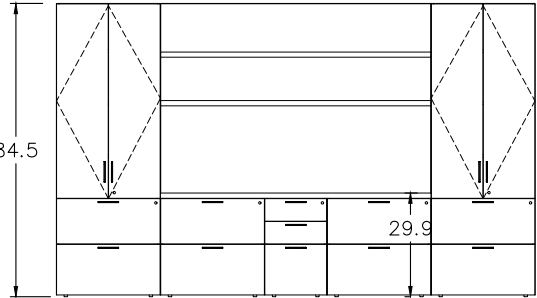

POWER OPTION

N/A

EDGE PROFILE

SQUARE SELF EDGE, 1.5" TH

ADJUSTABLE
HEIGHT RANGE:
29.9" TO 48.4" HIGH

- NOTES:**
- * ADJUSTABLE HEIGHT INCLUDES 1" GAP AT ALL PINCH POINTS
 - * PULLS - #900 (MRB) RESIN BLACK