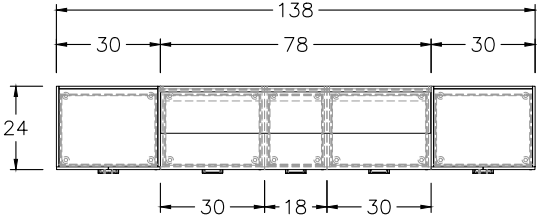

POWER OPTION

N/A

EDGE PROFILE

SQUARE SELF EDGE, 1.5" TH

ADJUSTABLE
HEIGHT RANGE:
29.9" TO 48.4" HIGH

- NOTES:**
- * ADJUSTABLE HEIGHT INCLUDES 1" GAP AT ALL PINCH POINTS
 - * PULLS - #900 (MRB) RESIN BLACK