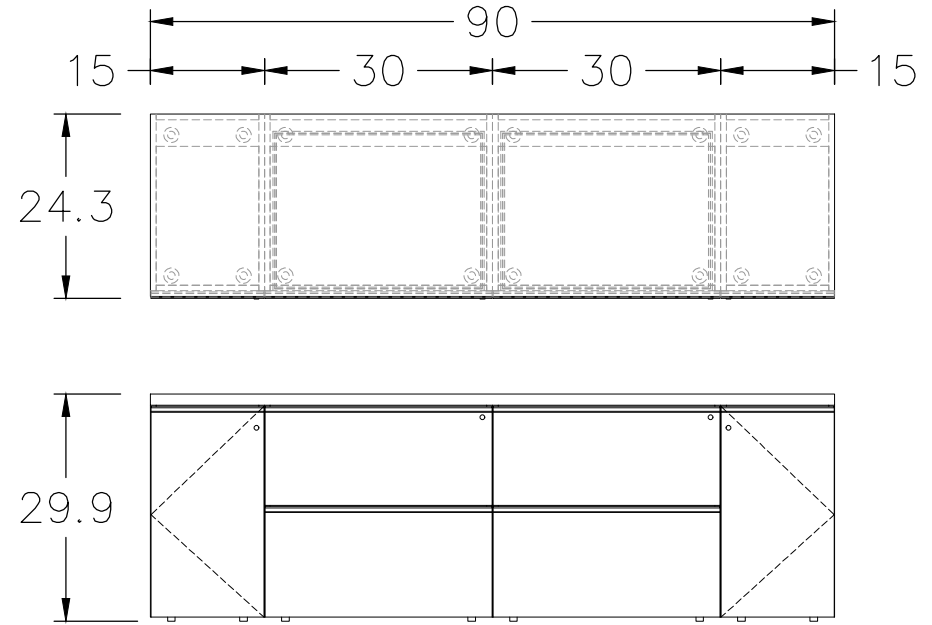

**POWER OPTION**

N/A

**EDGE PROFILE**

SQUARE SELF EDGE, 1.5" TH

**NOTES:**

\* PULLS ARE #101 ROUTED FINGER PULLS

CSR: WENDY	
CREATED: 05/29/24	TAA
REVISION DATE: 05/29/24	TAA
PDF: 052924-ISO	
E:\TUOHY\SALES ENGINEERING\SALES DRAWINGS\WSK052924	

<b>PROJECT:</b>	<b>STEELERS</b>
<b>TAG:</b>	<b>DANZA CREDENZA</b>

<b>FINISHES:</b>
VENEER: WOOD1 (TBD)
PAINT:
LAMINATE:
STONE:
GLASS:
SOLID SURFACE:
FABRIC:

**TUOHY**

This drawing is for visual purposes only. Dimensions are nominal.  
 This drawing is the property of Tuohy Furniture Corporation.  
 Unauthorized reproduction is unlawful.  
 We reserve the sole right to manufacture and distribute any design represented within this document.