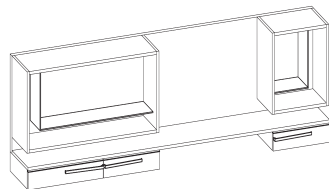

Lower Configuration Units

Open Space (w)			6-120	K(w)	$0
Box Drawer 18w		14.75d 5.5h	18	H18	795
• Box Drawer 24w		14.75d 5.5h	24	H24	989
Box Drawer 30w		14.75d 5.5h	30	H30	1052
Box Drawer 36w		14.75d 5.5h	36	H36	1145

> To Order:

Order L-Shelf w/ upper and lower configuration as one unit specifying left to right and top to bottom; add L-Shelf price plus spec code prices for total list price.
Ex. Unit to left is UKLBA96-AL42-X(36)-AR18-H24-H18-K(36)-H18; total list price is $13544.

! Notes:

- Top of hutches to be mounted 60.5h.
- Lower shelves to be 37.25 from floor.
- Maximum metal shelf weight is 10 lbs per linear foot.
- For an adjacent shelving unit, metal shelf must be held short. See option to specify.
- 9.5 deep shelves must attach to an adjacent cabinet.
- All hutches come in one piece up to 120-inches, please notify CSR if needed in 2-piece construction.
- Individual Box Drawer pulls are justified towards center of workwall.

+ Options:

- Specify metal shelf finish and pull finish from standard powder coat colors.
  - (MRB) Resin Black
  - (MRBM) Resin Matte Black
  - (MRBZ) Resin Bronze
  - (MRS) Resin Satin Aluminum
  - (MRTG) Resin Thunder Gray
  - (MRW) Resin White
- For (MRBAS) Resin Brushed Aluminum w/ Steel Tint shelf specify MRBAS; no price change.