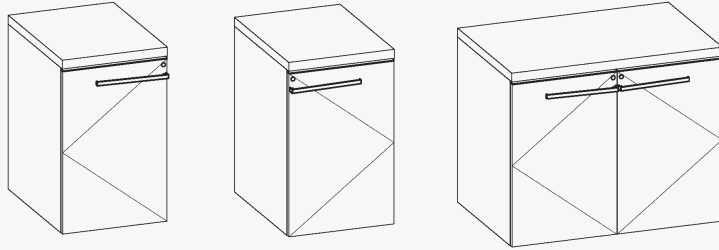

Pull Justification:

Cabinet pulls are always justified towards the opening side of the pedestal.