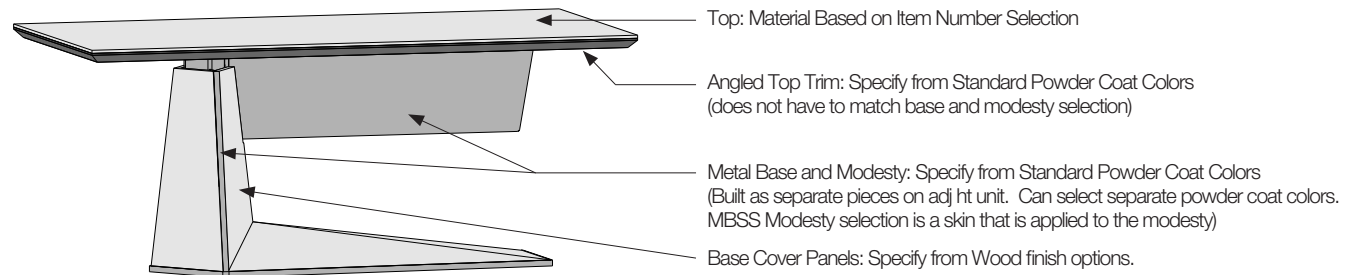

! Notes:

Top finishes are listed above; specify Wood1 finish for elements below worksurface.
Standard HPL top material is Formica 949 White Matte.
Standard Solid Surface material is Avonite Polaris White, Matte.

Overall Height changes with top material thickness.

1.5" Self Edge Veneer/HPL/SS	29.9 - 45.4"h
1.25" Subtop W/Angled Trim And;	29.6 - 45.1"h +
2cm Stone	0.79"
0.5" Back Painted Glass	0.5"
0.5" (12mm) Solid Surface	0.5"
0.75" Veneer	0.75"

+ Options:

Specify Subtop Trim, Base, and Modesty finish from standard powder coat colors.

(MRB) Resin Black	(MRSA) Resin Satin Aluminum
(MRBM) Resin Matte Black	(MRTG) Resin Thunder Gray
(MRBZ) Resin Bronze	(MRW) Resin White

For (MBSS) Stainless Steel Modesty specify MBSS; add $650.

For (MRBAS) Resin Brushed Aluminum w/ Steel Tint Subtop Trim specify MRBAS; no price change.