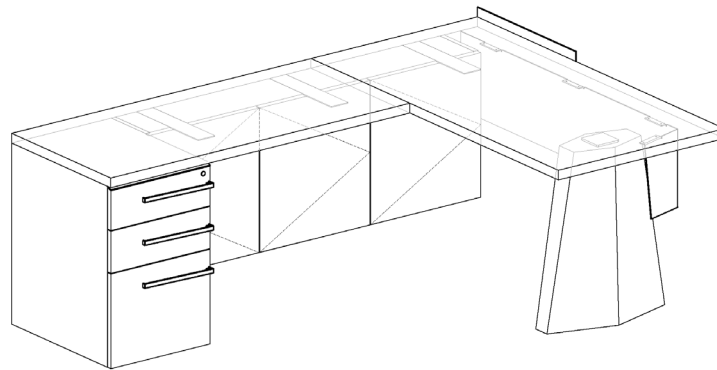

Wall Hung Plinth Top Supports

Description	#Doors	Width	Product No.	List $
10h				
Wall Hung Plinth Top Support 24w 9d		24	UKLCA24	1889
Wall Hung Plinth Top Support 30w 9d		30	UKLCA30	1926
• Wall Hung Plinth Top Support 36w 9d		36	UKLCA36	1962
Wall Hung Plinth Top Support 42w 9d		42	UKLCA42	2047
Wall Hung Plinth Top Support 48w 9d		48	UKLCA48	2084
Wall Hung Plinth Top Support 54w 9d		54	UKLCA54	2120
Wall Hung Plinth Top Support 60w 9d		60	UKLCA60	2156

! Notes:

To be used with 20-inch deep worksurface only.
Must be used in conjunction with wall hung pedestals. Cannot support worksurface alone.
10-inch wall hung supports have opening in the bottom to manage wires.
+- 18.4 from floor - check wall receptacles heights for clearance.

22.3h				
Wall Hung Plinth Top Support 24w 9d	1	24	UKLCB24	1959
Wall Hung Plinth Top Support 30w 9d	2	30	UKLCB30	2008
• Wall Hung Plinth Top Support 36w 9d	2	36	UKLCB36	2056
Wall Hung Plinth Top Support 42w 9d	2	42	UKLCB42	2153
Wall Hung Plinth Top Support 48w 9d	3	48	UKLCB48	2201
Wall Hung Plinth Top Support 54w 9d	3	54	UKLCB54	2250
Wall Hung Plinth Top Support 60w 9d	3	60	UKLCB60	2298

! Notes:

To be used with 20-inch deep worksurface only.
Must be used in conjunction with wall hung pedestals. Cannot support worksurface alone.
22.3h wall hung supports have access in back for wall receptacles.
+ 6-inches from floor.