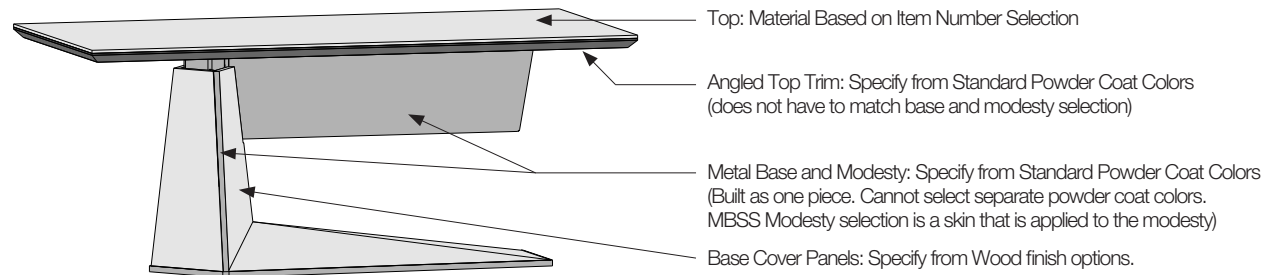

! Notes:

Top finishes are listed above; specify Wood1 finish for elements below worksurface.
Standard HPL top material is Formica 949 White Matte.
Standard Solid Surface material is Avonite Polaris White, Matte.

Overall Height changes with top material thickness.

1.5" Self Edge Veneer/HPL/SS	29.9" h
1.25" Subtop W/Angled Trim And;	29.6" h +
2cm Stone	0.79"
0.5" Back Painted Glass	0.5"
0.5" (12mm) Solid Surface	0.5"
0.75" Veneer	0.75"

+ Options:

Specify Subtop Trim, Base, and Modesty finish from standard powder coat colors.

(MRB) Resin Black	(MRSA) Resin Satin Aluminum
(MRBM) Resin Matte Black	(MRTG) Resin Thunder Gray
(MRBZ) Resin Bronze	(MRW) Resin White

For (MBSS) Stainless Steel Modesty specify MBSS; add $650.

For (MRBAS) Resin Brushed Aluminum w/ Steel Tint Subtop Trim specify MRBAS; no price change.