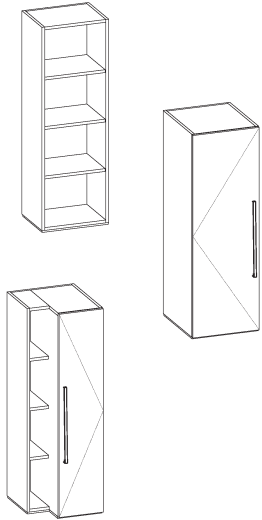

Description	Product No.	List \$
Worksurface Hutch, 42.6h (72.5h overall)	20d	
	UKTA42	\$sum

	Width	Spec Code	↑	Spec Code	Add \$
• Open Shelving 18w	18	A18	2828	Metal Shelf —	—
• Cabinet 18w LH	18	CL18	2970	—	—
• Cabinet 18w RH	18	CR18	2970	—	—
• Cabt 12w/Shelving 6w	18	DL18	4034	SM	488
• Shelving 6w/Cabt 12w	18	DR18	4034	SM	488

Worksurface Hutch, 54.6h (84.5h overall)	Description	Product No.	List \$
		20d	
		UKTA54	\$sum

	Width	Spec Code	▲	Spec Code	Add \$
• Open Shelving 18w	18	A18	3066	Metal Shelf —	—
• Cabinet 18w LH	18	CL18	3214	—	—
• Cabinet 18w RH	18	CR18	3214	—	—
• Cabt 12w/Shelving 6w	18	DL18	4300	SM	488
• Shelving 6w/Cabt 12w	18	DR18	4300	SM	488