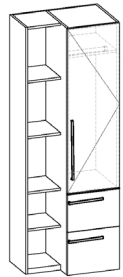

Towers, 84.5h (continued)

	Spec Code		Spec Code		Spec Code	Add $	Spec Code	Add $
		↑		↑	Mirror		Metal Shelf	
Full Height Shelving 84.5h								
Cabinet16: Shlv8 24w	KL24	5219	KL24	5454	—	—	SM	569
Shv8:Cabinet16 24w	KR24	5219	KR24	5454	—	—	SM	569
Cabinet18: Shlv12 30w	KL30	5441	KL30	5685	—	—	SM	764
• Shv12:Cabinet18 30w	KR30	5441	KR30	5685	—	—	SM	764
Cabinet24: Shlv12 36w	KL36	5762	KL36	6032	—	—	SM	764
Shlv12:Cabinet24 36w	KR36	5762	KR36	6032	—	—	SM	764
Cabt/2File16: Shlv8 24w	ML24	6341	ML24	6585	—	—	SM	569
Shv8:Cabt/2File16 24w	MR24	6341	MR24	6585	—	—	SM	569
Cabt/2File18: Shlv12 30w	ML30	6569	ML30	6822	—	—	SM	764
• Shv12:Cabt/2File18 30w	MR30	6569	MR30	6822	—	—	SM	764
Cabt/2File24: Shlv12 36w	ML36	6922	ML36	7200	—	—	SM	764
Shlv12:Cabt/2File24 36w	MR36	6922	MR36	7200	—	—	SM	764
Cabt/2Box/File16: Shlv8 24w	NL24	6508	NL24	6763	—	—	SM	569
Shv8:Cabt/2Box/File16 24w	NR24	6508	NR24	6763	—	—	SM	569
Cabt/2Box/File18: Shlv12 30w	NL30	6749	NL30	7005	—	—	SM	764
• Shv12:Cabt/2Box/File18 30w	NR30	6749	NR30	7005	—	—	SM	764
Cabt/2Box/File24: Shlv12 36w	NL36	7114	NL36	7397	—	—	SM	764
Shlv12:Cabt/2Box/File24 36w	NR36	7114	NR36	7397	—	—	SM	764
Garment16: Shlv8 24w	PL24	5032	PL24	5225	MR	233	SM	569
Shv8:Garment16 24w	PR24	5032	PR24	5225	MR	233	SM	569
Garment18: Shlv12 30w	PL30	5228	PL30	5425	MR	251	SM	764
• Shv12:Garment18 30w	PR30	5228	PR30	5425	MR	251	SM	764
Garment24: Shlv12 36w	PL36	5470	PL36	5677	MR	308	SM	764
Shlv12:Garment24 36w	PR36	5470	PR36	5677	MR	308	SM	764
Grmt/2File16: Shlv8 24w	QL24	6154	QL24	6356	MR	139	SM	569
Shv8:Grmt/2File16 24w	QR24	6154	QR24	6356	MR	139	SM	569
Grmt/2File18: Shlv12 30w	QL30	6356	QL30	6562	MR	146	SM	764
• Shv12:Grmt/2File18 30w	QR30	6356	QR30	6562	MR	146	SM	764
Grmt/2File24: Shlv12 36w	QL36	6630	QL36	6845	MR	172	SM	764
Shlv12:Grmt/2File24 36w	QR36	6630	QR36	6845	MR	172	SM	764
Grmt/2Box/File16: Shlv8 24w	SL24	6321	SL24	6535	MR	139	SM	569
Shv8:Grmt/2Box/File16 24w	SR24	6321	SR24	6535	MR	139	SM	569
Grmt/2Box/File18: Shlv12 30w	SL30	6536	SL30	6745	MR	146	SM	764
• Shv12:Grmt/2Box/File18 30w	SR30	6536	SR30	6745	MR	146	SM	764
Grmt/2Box/File24: Shlv12 36w	SL36	6822	SL36	7042	MR	172	SM	764
Shlv12:Grmt/2Box/File24 36w	SR36	6822	SR36	7042	MR	172	SM	764

(listing continued on following page)