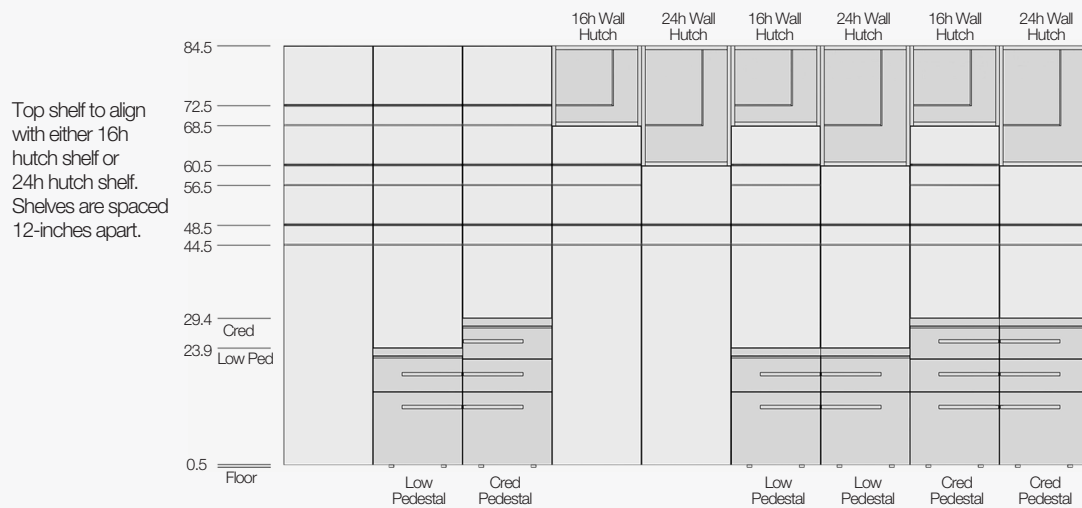

PRICING & SPECIFICATION GUIDE

Uku Collection

January 1, 2024

TUOHY

Casegoods: Uku

Vertical Cadence	AUK2
Pull Justification	AUK3
Drawer Layouts	AUK4
Table/Desks	AUK5
Desk Shells	AUK9
Desk Returns	AUK10
Runoffs	AUK11
Wall Hung Credenzas	AUK14
L-Shaped Credenzas	AUK16
Tops	AUK19
Pedestals	AUK22
Mobile Pedestals	AUK24
Wall Hung Work Walls	AUK25
Wall Hung Top Supports	AUK27
Wall Hung Runoffs	AUK28
Wall Hung Pedestals	AUK30
Modesty Panels	AUK31
Base Panels	AUK32
Top Supports	AUK32
Hutches	AUK33
Task Lights	AUK38
Wall Panels	AUK39
Shelves	AUK42
Towers 60.5	AUK43
Towers 72.5h	AUK46
Towers 84.5h	AUK50
Worksurface Hutches, 42.6h	AUK54
Worksurface Hutches, 54.6h	AUK55

Vertical Cadences

Pull Justification:

Cabinet pulls are always justified towards the opening side of the pedestal.

Pulls are justified towards each other on all non cabinet pedestal combos.

For single or odd number pedestal combos, pulls are justified towards the user.