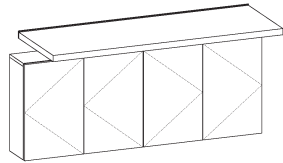

Wall Hung Credenza
29.9-48.4h Height Adjustable
Cabinet Grade Interior

Description	Prod. No. Prefix	Top Material (specify by code)		
		HPL	Wood1	Solid Surface
		...HP	...W	...SS
Wall Hung Credenza 48w 24d	UKFZ4824...	5311	5583	6599
Wall Hung Credenza 48w 30d	UKFZ4830...	5393	5658	6819
Wall Hung Credenza 54w 24d	UKFZ5424...	5541	5813	6859
Wall Hung Credenza 54w 30d	UKFZ5430...	5631	5901	7105
• Wall Hung Credenza 60w 24d	UKFZ6024...	5742	6014	7114
Wall Hung Credenza 60w 30d	UKFZ6030...	5843	6112	7386
Wall Hung Credenza 66w 24d	UKFZ6624...	6160	6215	7364
Wall Hung Credenza 66w 30d	UKFZ6630...	6273	6319	7664
Wall Hung Credenza 72w 24d	UKFZ7224...	6160	6426	7623
Wall Hung Credenza 72w 30d	UKFZ7230...	6281	6540	7953
Wall Hung Credenza 78w 24d	UKFZ7824...	6413	6632	7887
Wall Hung Credenza 78w 30d	UKFZ7830...	6545	6758	8244

! Notes:

- Top finishes are listed above; specify Wood1 finish for elements below worksurface.
- Standard HPL top material is Formica 949 White Matte.
- Standard Solid Surface material is Avonite Polaris White, Matte.
- All units have a 9d base section.
- Vertical hinge door access standard on all units.
- All units must be attached to wall.
- Tops are included with wall hung units.
- No locks.
- Pencil catches are standard on Wall Hung Credenzas.

+ Options:

- Specify pencil catch finish from standard powdercoat colors or (MRBAS) Brushed Aluminum w/ Steel Tint.
  - (MRB) Resin Black
  - (MRBM) Resin Matte Black
  - (MRBZ) Resin Bronze
  - (MRSA) Resin Satin Aluminum
  - (MRTG) Resin Thunder Gray
  - (MRW) Resin White

To add Power, add "PWR" to end of Item Number; Add $278. Power includes, Duplex and USB-A+C, soft plug Specify White, Silver or Black for height adjustable leg color.