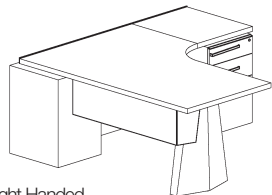

L-Shaped Desk w/ Monolith
30-inch Deep Runoff with BBF
29.9-48.4h Height Adjustable

Right Handed

Right Handed

Description	Prod. No. Prefix	Top Material (specify by code)		
		HPL	Wood1	Solid Surface
Square Corner, 30d Desk				
L-Shaped Desk 72w 30d x 72w 30d	UKKJ7272...	14139	13880	15791
L-Shaped Desk 78w 30d x 72w 30d	UKKJ7872...	14206	13934	15917
L-Shaped Desk 84w 30d x 72w 30d	UKKJ8472...	14273	13987	16044
L-Shaped Desk 90w 30d x 84w 30d	UKKJ9084...	14638	14314	16587
L-Shaped Desk 96w 30d x 84w 30d	UKKJ9684...	14705	14368	16713
Square Corner, 36d Desk				
L-Shaped Desk 72w 30d x 72w 36d	UKKL7272...	14245	13965	15992
L-Shaped Desk 78w 30d x 72w 36d	UKKL7872...	14312	14019	16118
L-Shaped Desk 84w 30d x 72w 36d	UKKL8472...	14378	14072	16244
L-Shaped Desk 90w 30d x 84w 36d	UKKL9084...	14766	14416	16834
L-Shaped Desk 96w 30d x 84w 36d	UKKL9684...	14833	14470	16960
Radius Corner, 30d Desk				
L-Shaped Desk 72w 30d x 72w 30d	UKKM7272...	14680	14348	16665
L-Shaped Desk 78w 30d x 72w 30d	UKKM7872...	14750	14402	16806
L-Shaped Desk 84w 30d x 72w 30d	UKKM8472...	14819	14456	16946
L-Shaped Desk 90w 30d x 84w 30d	UKKM9084...	15197	14782	17562
L-Shaped Desk 96w 30d x 84w 30d	UKKM9684...	15267	14836	17703
Radius Corner, 36d Desk				
L-Shaped Desk 72w 30d x 72w 36d	UKKN7272...	14786	14433	16866
L-Shaped Desk 78w 30d x 72w 36d	UKKN7872...	14855	14487	17006
L-Shaped Desk 84w 30d x 72w 36d	UKKN8472...	14924	14541	17147
L-Shaped Desk 90w 30d x 84w 36d	UKKN9084...	15325	14884	17809
L-Shaped Desk 96w 30d x 84w 36d	UKKN9684...	15395	14938	17950