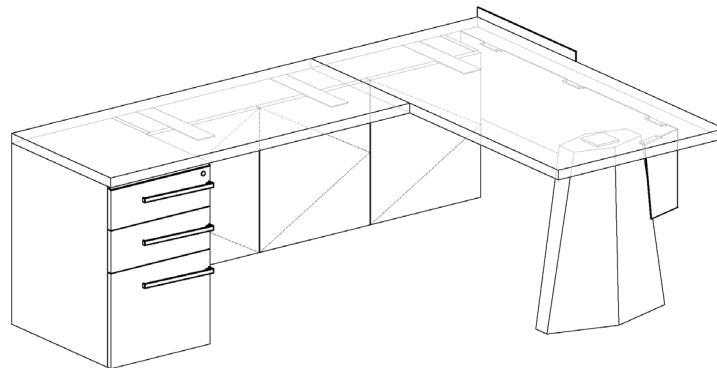

Wall Hung Plinth Top Supports

Description	#Doors	Width	Product No.	List $
10h				
Wall Hung Plinth Top Support 24w 9d		24	UKLCA24	1889
Wall Hung Plinth Top Support 30w 9d		30	UKLCA30	1926
• Wall Hung Plinth Top Support 36w 9d		36	UKLCA36	1962
Wall Hung Plinth Top Support 42w 9d		42	UKLCA42	2047
Wall Hung Plinth Top Support 48w 9d		48	UKLCA48	2084
Wall Hung Plinth Top Support 54w 9d		54	UKLCA54	2120
Wall Hung Plinth Top Support 60w 9d		60	UKLCA60	2156

! Notes:

To be used with 20-inch deep worksurface only.
Must be used in conjunction with wall hung pedestals. Cannot support worksurface alone.
10-inch wall hung supports have opening in the bottom to manage wires.
+- 18.4 from floor - check wall receptacles heights for clearance.

Description	#Doors	Width	Product No.	List $
22.3h				
Wall Hung Plinth Top Support 24w 9d	1	24	UKLCB24	1959
Wall Hung Plinth Top Support 30w 9d	2	30	UKLCB30	2008
• Wall Hung Plinth Top Support 36w 9d	2	36	UKLCB36	2056
Wall Hung Plinth Top Support 42w 9d	2	42	UKLCB42	2153
Wall Hung Plinth Top Support 48w 9d	3	48	UKLCB48	2201
Wall Hung Plinth Top Support 54w 9d	3	54	UKLCB54	2250
Wall Hung Plinth Top Support 60w 9d	3	60	UKLCB60	2298

! Notes:

To be used with 20-inch deep worksurface only.
Must be used in conjunction with wall hung pedestals. Cannot support worksurface alone.
22.3h wall hung supports have access in back for wall receptacles.
+ 6-inches from floor.