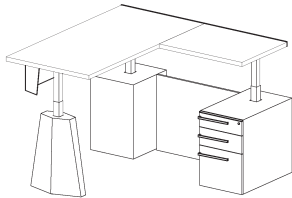

L-Shaped Desk w/ Monolith
30-inch Deep Runoff with BBF
29.9-48.4h Height Adjustable

Right Handed

Right Handed

Description	Prod. No. Prefix	Top Material (specify by code)		
		HPL	Wood1	Solid Surface
Square Corner, 30d Desk				
L-Shaped Desk 72w 30d x 72w 30d	UKKJ7272...	14139	13880	15791
L-Shaped Desk 78w 30d x 72w 30d	UKKJ7872...	14206	13934	15917
L-Shaped Desk 84w 30d x 72w 30d	UKKJ8472...	14273	13987	16044
L-Shaped Desk 90w 30d x 84w 30d	UKKJ9084...	14638	14314	16587
L-Shaped Desk 96w 30d x 84w 30d	UKKJ9684...	14705	14368	16713
Square Corner, 36d Desk				
L-Shaped Desk 72w 30d x 72w 36d	UKKL7272...	14245	13965	15992
L-Shaped Desk 78w 30d x 72w 36d	UKKL7872...	14312	14019	16118
L-Shaped Desk 84w 30d x 72w 36d	UKKL8472...	14378	14072	16244
L-Shaped Desk 90w 30d x 84w 36d	UKKL9084...	14766	14416	16834
L-Shaped Desk 96w 30d x 84w 36d	UKKL9684...	14833	14470	16960
Radius Corner, 30d Desk				
L-Shaped Desk 72w 30d x 72w 30d	UKKM7272...	14680	14348	16665
L-Shaped Desk 78w 30d x 72w 30d	UKKM7872...	14750	14402	16806
L-Shaped Desk 84w 30d x 72w 30d	UKKM8472...	14819	14456	16946
L-Shaped Desk 90w 30d x 84w 30d	UKKM9084...	15197	14782	17562
L-Shaped Desk 96w 30d x 84w 30d	UKKM9684...	15267	14836	17703
Radius Corner, 36d Desk				
L-Shaped Desk 72w 30d x 72w 36d	UKKN7272...	14786	14433	16866
L-Shaped Desk 78w 30d x 72w 36d	UKKN7872...	14855	14487	17006
L-Shaped Desk 84w 30d x 72w 36d	UKKN8472...	14924	14541	17147
L-Shaped Desk 90w 30d x 84w 36d	UKKN9084...	15325	14884	17809
L-Shaped Desk 96w 30d x 84w 36d	UKKN9684...	15395	14938	17950