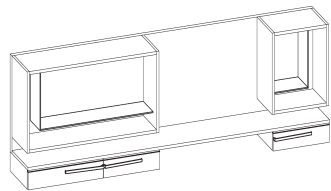

Lower Configuration Units

Open Space (w)			6-120	K(w)	$0
Box Drawer 18w		14.75d 5.5h	18	H18	795
• Box Drawer 24w		14.75d 5.5h	24	H24	989
Box Drawer 30w		14.75d 5.5h	30	H30	1052
Box Drawer 36w		14.75d 5.5h	36	H36	1145

> To Order:

Order L-Shelf w/ upper and lower configuration as one unit specifying left to right and top to bottom; add L-Shelf price plus spec code prices for total list price.
Ex. Unit to left is UKLBA96-AL42-X(36)-AR18-H24-H18-K(36)-H18; total list price is $13544.

! Notes:

- Top of hutches to be mounted 60.5h.
- Lower shelves to be 37.25 from floor.
- Maximum metal shelf weight is 10 lbs per linear foot.
- For an adjacent shelving unit, metal shelf must be held short. See option to specify.
- 9.5 deep shelves must attach to an adjacent cabinet.
- All hutches come in one piece up to 120-inches, please notify CSR if needed in 2-piece construction.
- Individual Box Drawer pulls are justified towards center of workwall.

+ Options:

- Specify metal shelf finish and pull finish from standard powder coat colors.
  - (MRB) Resin Black
  - (MRBM) Resin Matte Black
  - (MRBZ) Resin Bronze
  - (MRS) Resin Satin Aluminum
  - (MRTG) Resin Thunder Gray
  - (MRW) Resin White
- For (MRBAS) Resin Brushed Aluminum w/ Steel Tint shelf specify MRBAS; no price change.