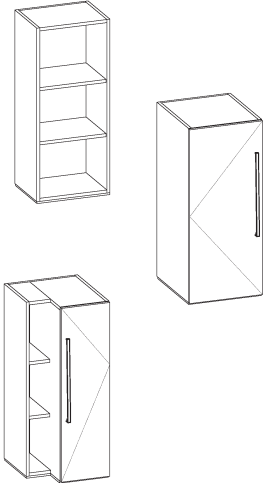

Description	Product No.	List \$
Worksurface Hutch, 42.6h (72.5h overall)	20d	
	UKTA42	\$sum

	Width	Spec Code	↑	Spec Code	Add \$
• Open Shelving 18w	18	A18	2828	Metal Shelf —	—
• Cabinet 18w LH	18	CL18	2970	—	—
• Cabinet 18w RH	18	CR18	2970	—	—
• Cabt 12w/Shelving 6w	18	DL18	4034	SM	488
• Shelving 6w/Cabt 12w	18	DR18	4034	SM	488