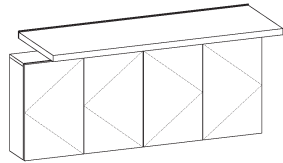

Wall Hung Credenza
29.9-48.4h Height Adjustable
Veneer Interior

Description	Prod. No. Prefix	Top Material (specify by code)		
		HPL	Wood1	Solid Surface
		...HP	...W	...SS
Wall Hung Credenza 48w 24d	UKFA4824...	8477	8878	9646
Wall Hung Credenza 48w 30d	UKFA4830...	8559	8954	9866
Wall Hung Credenza 54w 24d	UKFA5424...	8844	9244	10083
Wall Hung Credenza 54w 30d	UKFA5430...	8934	9332	10329
• Wall Hung Credenza 60w 24d	UKFA6024...	9239	9634	10545
Wall Hung Credenza 60w 30d	UKFA6030...	9340	9732	10817
Wall Hung Credenza 66w 24d	UKFA6624...	9593	9989	10969
Wall Hung Credenza 66w 30d	UKFA6630...	9706	10093	11269
Wall Hung Credenza 72w 24d	UKFA7224...	9960	10352	11404
Wall Hung Credenza 72w 30d	UKFA7230...	10081	10466	11734
Wall Hung Credenza 78w 24d	UKFA7824...	10316	10706	11827
Wall Hung Credenza 78w 30d	UKFA7830...	10448	10832	12184

! Notes:

- Top finishes are listed above; specify Wood1 finish for elements below worksurface.
- Standard HPL top material is Formica 949 White Matte.
- Standard Solid Surface material is Avonite Polaris White, Matte.
- All units have a 9d base section.
- Vertical hinge door access standard on all units.
- All units must be attached to wall.
- Accessory power standard with Duplex and Charging USB-A+C, soft plug.
- Tops are included with wall hung units.
- No locks.
- Pencil catches are standard on Wall Hung Credenzas.

+ Options:

- Specify pencil catch finish from standard powdercoat colors or (MRBAS) Brushed Aluminum w/ Steel Tint.
  - (MRB) Resin Black
  - (MRBM) Resin Matte Black
  - (MRBZ) Resin Bronze
  - (MRSB) Resin Satin Aluminum
  - (MRTG) Resin Thunder Gray
  - (MRW) Resin White
- Specify White, Silver or Black for height adjustable leg color.