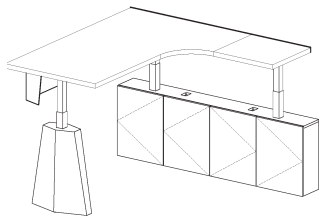

Right Handed