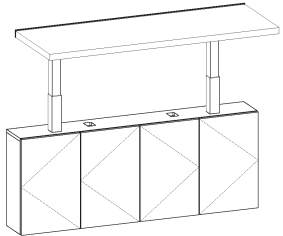

Wall Hung Credenza
29.9-48.4h Height Adjustable
Veneer Interior

Description	Prod. No. Prefix	Top Material (specify by code)		
		HPL	Wood1	Solid Surface
		...HP	...W	...SS
Wall Hung Credenza 48w 24d	UKFA4824...	8477	8878	9646
Wall Hung Credenza 48w 30d	UKFA4830...	8559	8954	9866
Wall Hung Credenza 54w 24d	UKFA5424...	8844	9244	10083
Wall Hung Credenza 54w 30d	UKFA5430...	8934	9332	10329
• Wall Hung Credenza 60w 24d	UKFA6024...	9239	9634	10545
Wall Hung Credenza 60w 30d	UKFA6030...	9340	9732	10817
Wall Hung Credenza 66w 24d	UKFA6624...	9593	9989	10969
Wall Hung Credenza 66w 30d	UKFA6630...	9706	10093	11269
Wall Hung Credenza 72w 24d	UKFA7224...	9960	10352	11404
Wall Hung Credenza 72w 30d	UKFA7230...	10081	10466	11734
Wall Hung Credenza 78w 24d	UKFA7824...	10316	10706	11827
Wall Hung Credenza 78w 30d	UKFA7830...	10448	10832	12184

! Notes:

- Top finishes are listed above; specify Wood1 finish for elements below worksurface.
- Standard HPL top material is Formica 949 White Matte.
- Standard Solid Surface material is Avonite Polaris White, Matte.
- All units have a 9d base section.
- Vertical hinge door access standard on all units.
- All units must be attached to wall.
- Accessory power standard with Duplex and Charging USB-A+C, soft plug.
- Tops are included with wall hung units.
- No locks.
- Pencil catches are standard on Wall Hung Credenzas.

+ Options:

- Specify pencil catch finish from standard powdercoat colors or (MRBAS) Brushed Aluminum w/ Steel Tint.
  - (MRB) Resin Black
  - (MRBM) Resin Matte Black
  - (MRBZ) Resin Bronze
  - (MRSB) Resin Satin Aluminum
  - (MRTG) Resin Thunder Gray
  - (MRW) Resin White
- Specify White, Silver or Black for height adjustable leg color.