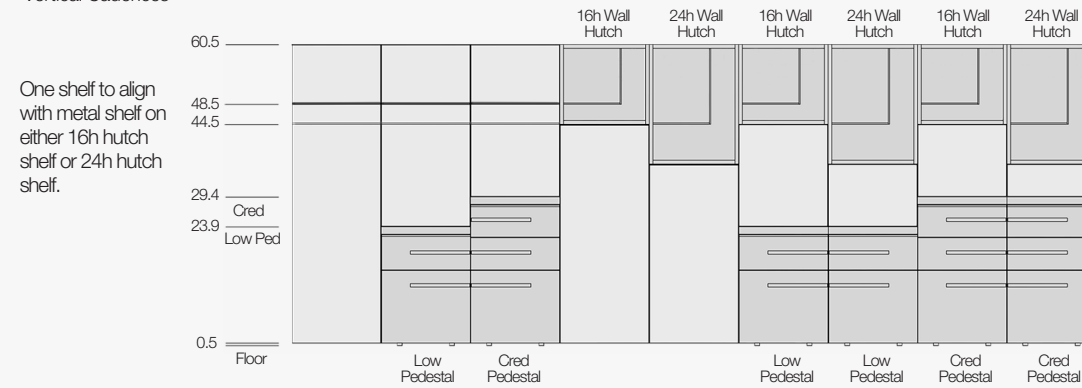

PRICING & SPECIFICATION GUIDE

Uku Collection

January 1, 2024

TUOHY

Casegoods: Uku

Vertical Cadence	AUK2
Pull Justification	AUK3
Drawer Layouts	AUK4
Table/Desks	AUK5
Desk Shells	AUK9
Desk Returns	AUK10
Runoffs	AUK11
Wall Hung Credenzas	AUK14
L-Shaped Credenzas	AUK16
Tops	AUK19
Pedestals	AUK22
Mobile Pedestals	AUK24
Wall Hung Work Walls	AUK25
Wall Hung Top Supports	AUK27
Wall Hung Runoffs	AUK28
Wall Hung Pedestals	AUK30
Modesty Panels	AUK31
Base Panels	AUK32
Top Supports	AUK32
Hutches	AUK33
Task Lights	AUK38
Wall Panels	AUK39
Shelves	AUK42
Towers 60.5	AUK43
Towers 72.5h	AUK46
Towers 84.5h	AUK50
Worksurface Hutches, 42.6h	AUK54
Worksurface Hutches, 54.6h	AUK55

Vertical Cadences

Pull Justification:

Cabinet pulls are always justified towards the opening side of the pedestal.

Pulls are justified towards each other on all non cabinet pedestal combos.

For single or odd number pedestal combos, pulls are justified towards the user.