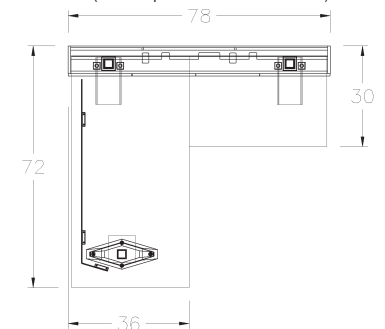

+ Options:

- Specify L for left; or R for right hand runoff. Place at the end of product number.
- Specify pencil catch finish from standard powdercoat colors listed below or (MRBAS) Brushed Aluminum w/ Steel Tint.
- Specify Modesty finish from standard powder coat colors.
- (MRB) Resin Black
- (MRBM) Resin Matte Black
- (MRBZ) Resin Bronze
- (MRS) Resin Satin Aluminum
- (MRTG) Resin Thunder Gray
- (MRW) Resin White

To add Power, add "PWR" to end of Item Number; Add $278. Power includes, Duplex and USB-A+C, soft plug
Specify White, Silver, or Black for height adjustable leg color

Wallhung dimension is listed first.
(Example of UKKF7872R)