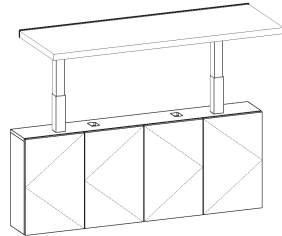

Wall Hung Credenza
29.9-48.4h Height Adjustable
Cabinet Grade Interior

Description	Prod. No. Prefix	Top Material (specify by code)		
		HPL	Wood1	Solid Surface
		...HP	...W	...SS
Wall Hung Credenza 48w 24d	UKFZ4824...	5311	5583	6599
Wall Hung Credenza 48w 30d	UKFZ4830...	5393	5658	6819
Wall Hung Credenza 54w 24d	UKFZ5424...	5541	5813	6859
Wall Hung Credenza 54w 30d	UKFZ5430...	5631	5901	7105
• Wall Hung Credenza 60w 24d	UKFZ6024...	5742	6014	7114
Wall Hung Credenza 60w 30d	UKFZ6030...	5843	6112	7386
Wall Hung Credenza 66w 24d	UKFZ6624...	6160	6215	7364
Wall Hung Credenza 66w 30d	UKFZ6630...	6273	6319	7664
Wall Hung Credenza 72w 24d	UKFZ7224...	6160	6426	7623
Wall Hung Credenza 72w 30d	UKFZ7230...	6281	6540	7953
Wall Hung Credenza 78w 24d	UKFZ7824...	6413	6632	7887
Wall Hung Credenza 78w 30d	UKFZ7830...	6545	6758	8244

! Notes:

- Top finishes are listed above; specify Wood1 finish for elements below worksurface.
- Standard HPL top material is Formica 949 White Matte.
- Standard Solid Surface material is Avonite Polaris White, Matte.
- All units have a 9d base section.
- Vertical hinge door access standard on all units.
- All units must be attached to wall.
- Tops are included with wall hung units.
- No locks.
- Pencil catches are standard on Wall Hung Credenzas.

+ Options:

- Specify pencil catch finish from standard powdercoat colors or (MRBAS) Brushed Aluminum w/ Steel Tint.
  - (MRB) Resin Black
  - (MRBM) Resin Matte Black
  - (MRBZ) Resin Bronze
  - (MRSA) Resin Satin Aluminum
  - (MRTG) Resin Thunder Gray
  - (MRW) Resin White

To add Power, add "PWR" to end of Item Number; Add $278. Power includes, Duplex and USB-A+C, soft plug Specify White, Silver or Black for height adjustable leg color.