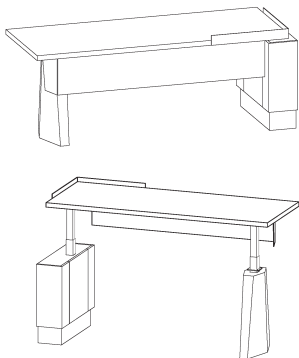

Runoff Plinth/Monolith
29.9-48.4h Height Adjustable

Description	Product No.	1.5"th Self-Edge	
		HPL	Wood1
		...HP	...SW
LH Runoff 72w 30d	UKLCD7230L...	7077	6919
• RH Runoff 72w 30d	UKLCD7230R...	7077	6919
LH Runoff 78w 30d	UKLCD7830L...	7206	7035
RH Runoff 78w 30d	UKLCD7830R...	7206	7035
LH Runoff 84w 30d	UKLCD8430L...	7334	7150
RH Runoff 84w 30d	UKLCD8430R...	7334	7150
LH Runoff 72w 36d	UKLCD7236L...	7198	7008
RH Runoff 72w 36d	UKLCD7236R...	7198	7008
LH Runoff 78w 36d	UKLCD7836L...	7336	7131
RH Runoff 78w 36d	UKLCD7836R...	7336	7131
LH Runoff 84w 36d	UKLCD8436L...	7474	7253
RH Runoff 84w 36d	UKLCD8436R...	7474	7253

! Notes:

Top finishes are listed above; specify Wood1 finish for elements below worksurface.

Standard HPL top material is Formica 949 White Matte.

L-shaped pencil catch; specify finish from standard powdercoat colors listed below.

Metal modesty panel is 12h.

+ Options:

Specify Modesty finish from standard powder coat colors.

(MRB) Resin Black

(MRSB) Resin Satin Aluminum

(MRBM) Resin Matte Black

(MRTG) Resin Thunder Gray

(MRBZ) Resin Bronze

(MRW) Resin White

Specify White, Silver, or Black for height adjustable leg color