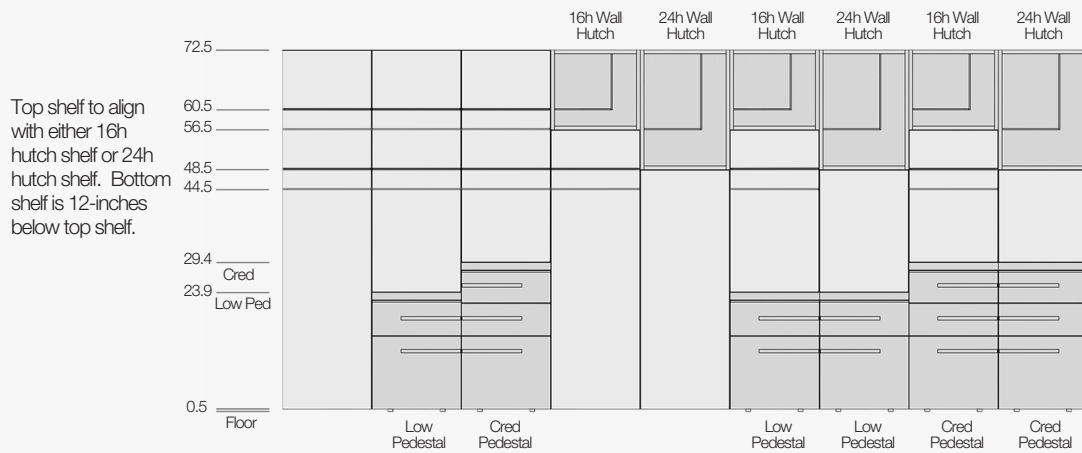

Casegoods: Uku

Vertical Cadence	AUK2
Pull Justification	AUK3
Drawer Layouts	AUK4
Table/Desks	AUK5
Desk Shells	AUK9
Desk Returns	AUK10
Runoffs	AUK11
Wall Hung Credenzas	AUK14
L-Shaped Credenzas	AUK16
Tops	AUK19
Pedestals	AUK22
Mobile Pedestals	AUK24
Wall Hung Work Walls	AUK25
Wall Hung Top Supports	AUK27
Wall Hung Runoffs	AUK28
Wall Hung Pedestals	AUK30
Modesty Panels	AUK31
Base Panels	AUK32
Top Supports	AUK32
Hutches	AUK33
Task Lights	AUK38
Wall Panels	AUK39
Shelves	AUK42
Towers 60.5	AUK43
Towers 72.5h	AUK46
Towers 84.5h	AUK50
Worksurface Hutches, 42.6h	AUK54
Worksurface Hutches, 54.6h	AUK55

Vertical Cadences