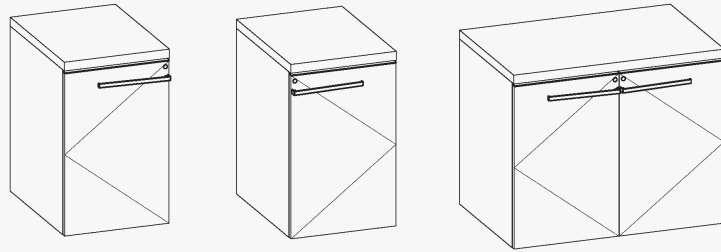

Pull Justification:

Cabinet pulls are always justified towards the opening side of the pedestal.