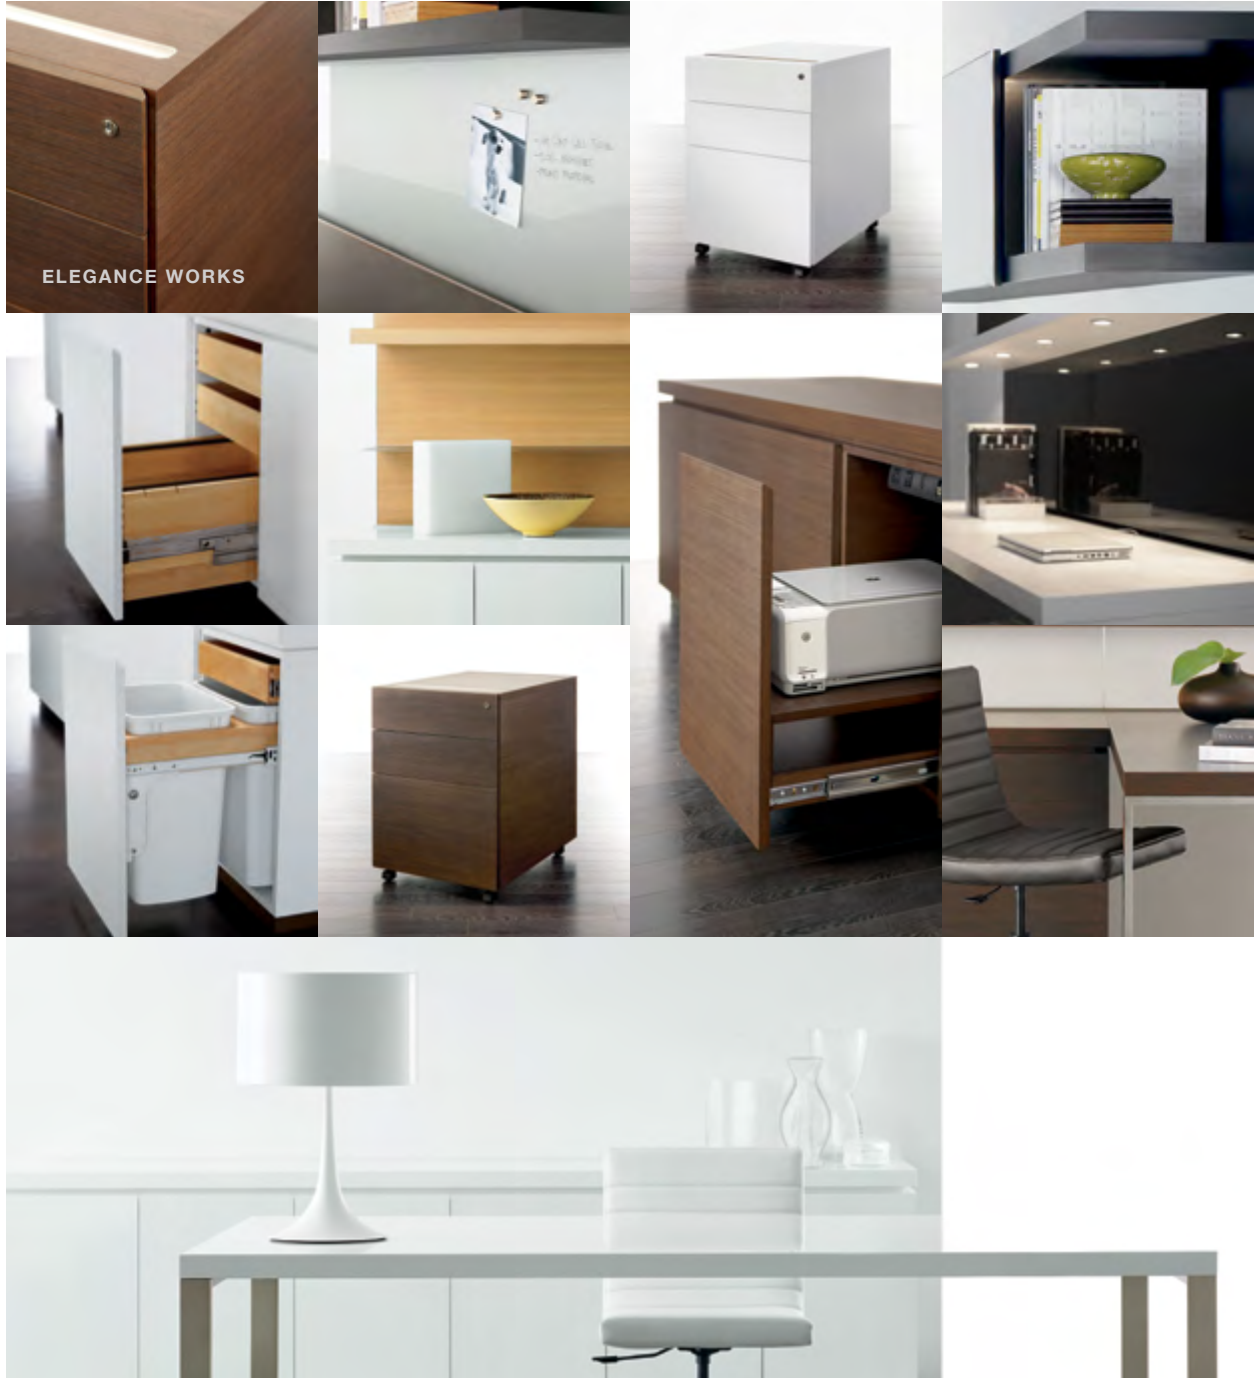

UFFIZI CASEGOOD COLLECTION
DESIGN: ARCHINET

TUOHY FURNITURE CORPORATION
42 SAINT ALBANS PLACE, CHATFIELD, MN 55923
T: 800.533.1696 **E:** INFO@TUOHYFURNITURE.COM
W: WWW.TUOHYFURNITURE.COM

TUOHY