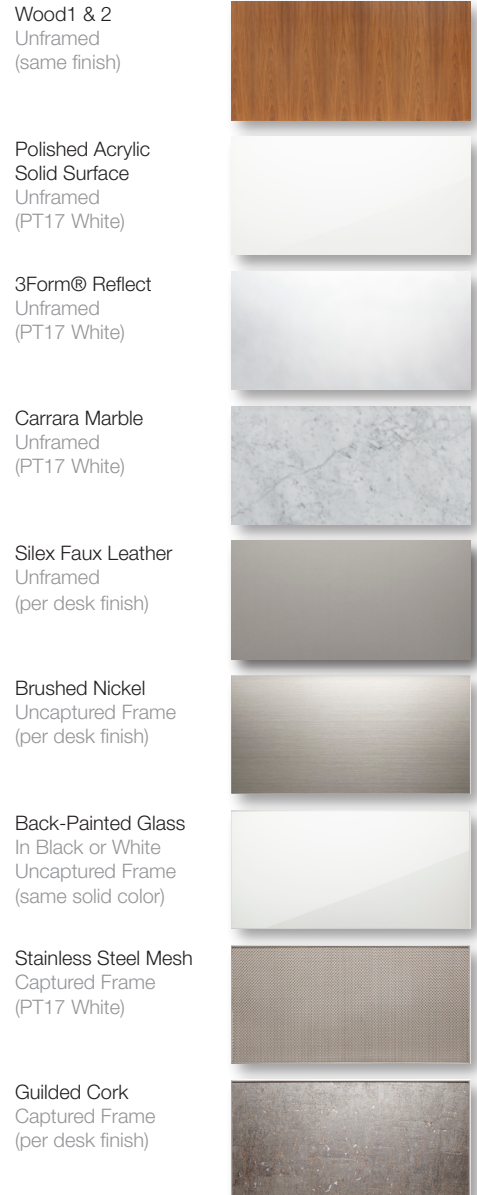

Matrix Face Material / Matrix Edge / (user-side)