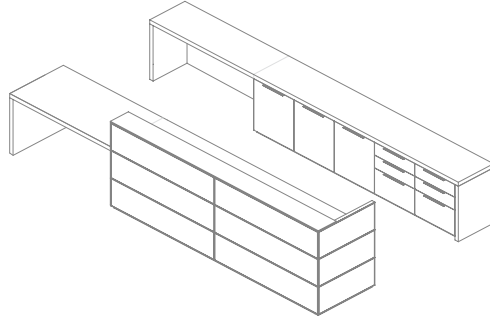

Reception: *Prima*

Desks, 0.5th Top	BP6
Bridges, 0.5th Top	BP7
Runoffs, 0.5th Top	BP7
Desks, 2th Top	BP8
Credenzas, 2th Top	BP8
Bridges, 2th Top	BP8
Runoffs, 2th Top	BP9
Pedestals	BP10
Support Keels	BP11
Gallery Tops, 10.8d 0.5th*	BP12
Gallery Backsplashes, 12.2h 1.5th	BP12
Gallery Backsplash Magnet	BP13
Gallery & Surround Tackboards	BP13
Gallery Surround Panels	BP14
- Wood1	BP14
- Polished Acrylic Solid Surface	BP16
- 3Form® Reflect	BP18
- Carrara Marble	BP20
- Satin Brushed Nickel	BP22
- Silex Faux Leather	BP24
- Back-Painted Glass	BP26
- Stainless Steel Wire Mesh	BP28
- Gilded Cork	BP30