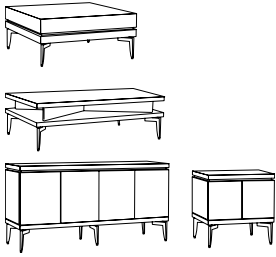

Orbus

	Product No.	List \$	Product No.	List \$
Cast Aluminum Legs			Wood1 Finishes	Wood1 Two-Tone Finishes
Low Table 36w 36d 15h	117.4001	2052	117.4011	2255
• Low Table 42w 42d 15h	117.4002	2262	117.4012	2487
Low Table 48w 20d 15h	117.4003	1930	117.4013	2122
• Cocktail Table 48w 30d 15h	117.4004	1928	117.4014	2121
• Side Table+Storage 24w 20d 24h	117.4005	2628	117.4015	2893
• Credenza 60w 18d 29h	117.4006	5496	117.4016	5825

! Notes:

Cast legs have an MPA Polished Aluminum finish.

Two-Tone finishes will have the top and body in different colors; bottoms (when present) will match the top.

Customer-supplied stone tops may be applied (template provided); specify Option ST.

Side Table+Storage and Credenza units are standard with unfinished back.

+ Options:

For a finished back on the Side Table+Storage, change the 4th digit from 4 to 5; add \$107.

For a finished back on the Credenza, change the 4th digit from 4 to 5; add \$212.