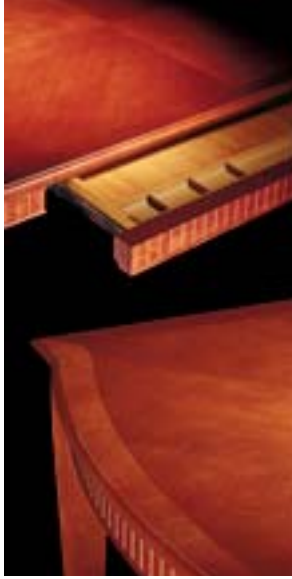

superior design detailing AND ENGINEERING TECHNIQUES

ACHIEVE COMPLETE MODULARITY WHILE RETAINING A MILLWORK PRESENTATION.